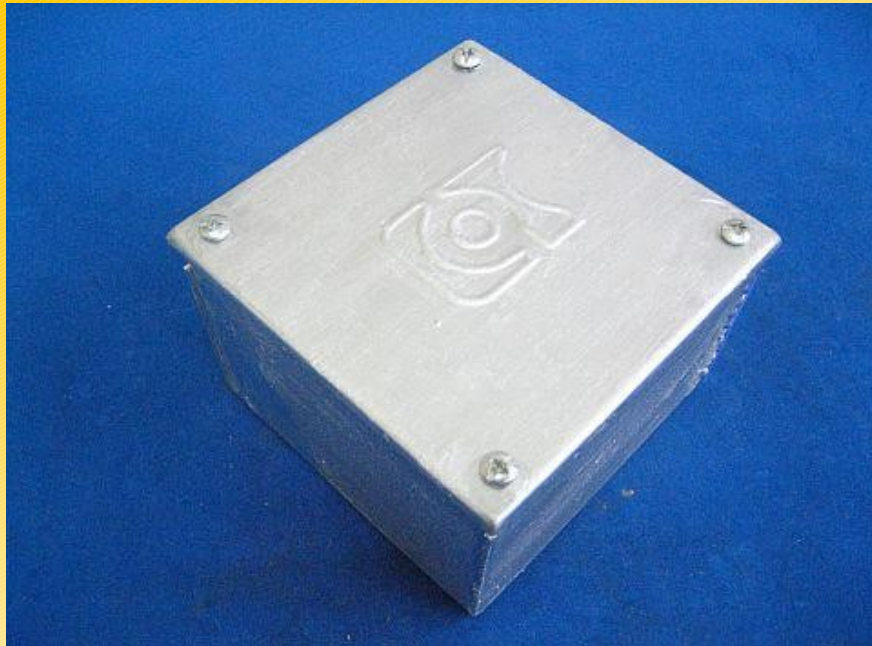

MANY FOLK ENTERPRISES LIMITED

萬耀豐企業有限公司

SPECIALIZED IN MANUFACTURING AND SUPPLY OF ELECTRICAL CONDUIT FITTING, AND WIRING ACCESSORIES

Hot-Dipped Galv. Junction Box (Option : with Knockouts)

Material : Steel Plate

75 x 75 x 50 mm	-	COT-KB075-50-HC
100 x 100 x 50 mm	-	COT-KB100-50-HC
100 x 100 x 75 mm	-	COT-KB100-75-HC
150 x 150 x 50 mm	-	COT-KB150-50-HC
150 x 150 x 75 mm	-	COT-KB150-75-HC
150 x 150 x 100 mm	-	COT-KB150-100-HC
225 x 150 x 75 mm	-	COT-KB225x150x75
225 x 150 x 100 mm	-	COT-KB225x150x100
225 x 225 x 75 mm	-	COT-KB225-75-HC
225 x 225 x 100 mm	-	COT-KB225-100-HC
300 x 225 x 100 mm	-	COT-KB300x225x100
300 x 300 x 100 mm	-	COT-KB300-100-HC
300 x 300 x 150 mm	-	COT-KB300-150-HC