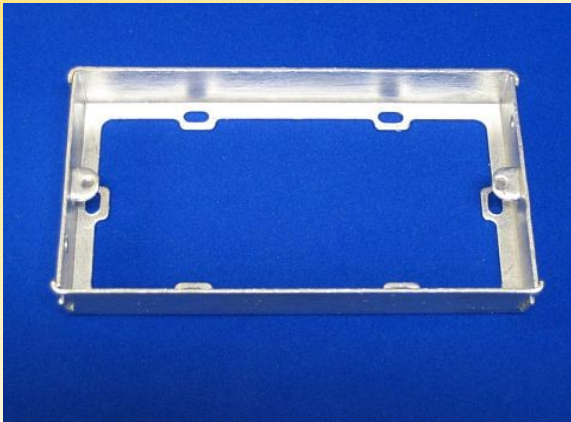

MANY FOLK ENTERPRISES LIMITED

萬耀豐企業有限公司

SPECIALIZED IN MANUFACTURING AND SUPPLY OF ELECTRICAL CONDUIT FITTING, AND WIRING ACCESSORIES

COT-HNK133

Hot-Dipped Galv. 20mm (high) Extension Box
for BS 4662 Single Switch & Socket K.O. Box
Material : Steel Plate

COT-HNK135

Hot-Dipped Galv. 25 mm (high) Extension Box
for BS 4662 Single Switch & Socket K.O. Box
Material : Steel Plate

COT-HNK136

Hot-Dipped Galv. 35 mm (high) Extension Box
for BS 4662 Single Switch & Socket K.O. Box
Material : Steel Plate

COT-HNK137

Hot-Dipped Galv. 20mm (high) Extension Box
for BS 4662 Twin Switch & Socket K.O. Box
Material : Steel Plate

COT-HNK138

Hot-Dipped Galv. 25mm (high) Extension Box
for BS 4662 Twin Switch & Socket K.O. Box
Material : Steel Plate

COT-HNK139

Hot-Dipped Galv. 47mm (high) Extension Box
for BS 4662 Twin Switch & Socket K.O. Box
Material : Steel Plate