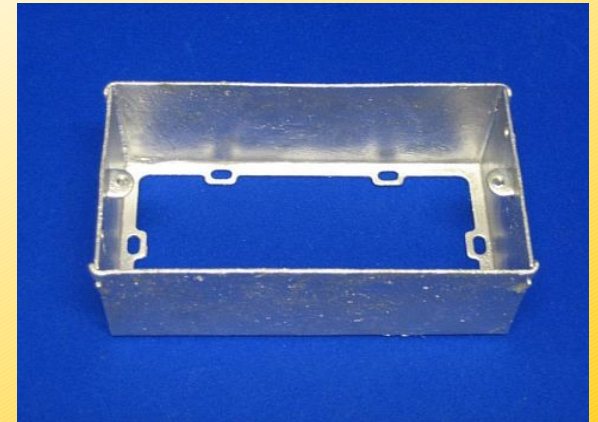

MANY FOLK ENTERPRISES LIMITED

萬耀豐企業有限公司

SPECIALIZED IN MANUFACTURING AND SUPPLY OF ELECTRICAL CONDUIT FITTING, AND WIRING ACCESSORIES

COT-HNK133

Hot-Dipped Galv. 20mm (high) Extension Box
for BS 4662 Single Switch & Socket K.O. Box
Material : Steel Plate

COT-HNK135

Hot-Dipped Galv. 25 mm (high) Extension Box
for BS 4662 Single Switch & Socket K.O. Box
Material : Steel Plate

COT-HNK136

Hot-Dipped Galv. 35 mm (high) Extension Box
for BS 4662 Single Switch & Socket K.O. Box
Material : Steel Plate

COT-HNK137

Hot-Dipped Galv. 20mm (high) Extension Box
for BS 4662 Twin Switch & Socket K.O. Box
Material : Steel Plate

COT-HNK138

Hot-Dipped Galv. 25mm (high) Extension Box
for BS 4662 Twin Switch & Socket K.O. Box
Material : Steel Plate

COT-HNK139

Hot-Dipped Galv. 47mm (high) Extension Box
for BS 4662 Twin Switch & Socket K.O. Box
Material : Steel Plate