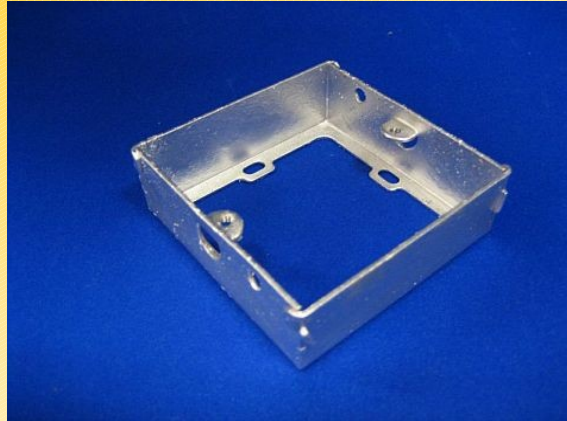

MANY FOLK ENTERPRISES LIMITED

萬耀豐企業有限公司

SPECIALIZED IN MANUFACTURING AND SUPPLY OF ELECTRICAL CONDUIT FITTING, AND WIRING ACCESSORIES

COT-HNK133

Hot-Dipped Galv. 20mm (high) Extension Box
for BS 4662 Single Switch & Socket K.O. Box
Material : Steel Plate

COT-HNK135

Hot-Dipped Galv. 25 mm (high) Extension Box
for BS 4662 Single Switch & Socket K.O. Box
Material : Steel Plate

COT-HNK136

Hot-Dipped Galv. 35 mm (high) Extension Box
for BS 4662 Single Switch & Socket K.O. Box
Material : Steel Plate

COT-HNK137

Hot-Dipped Galv. 20mm (high) Extension Box
for BS 4662 Twin Switch & Socket K.O. Box
Material : Steel Plate

COT-HNK138

Hot-Dipped Galv. 25mm (high) Extension Box
for BS 4662 Twin Switch & Socket K.O. Box
Material : Steel Plate

COT-HNK139

Hot-Dipped Galv. 47mm (high) Extension Box
for BS 4662 Twin Switch & Socket K.O. Box
Material : Steel Plate