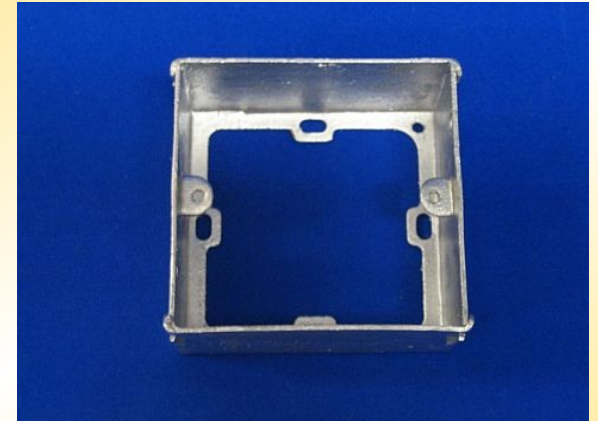

MANY FOLK ENTERPRISES LIMITED

萬耀豐企業有限公司

SPECIALIZED IN MANUFACTURING AND SUPPLY OF ELECTRICAL CONDUIT FITTING, AND WIRING ACCESSORIES

COT-HNK133

Hot-Dipped Galv. 20mm (high) Extension Box
for BS 4662 Single Switch & Socket K.O. Box
Material : Steel Plate

COT-HNK135

Hot-Dipped Galv. 25 mm (high) Extension Box
for BS 4662 Single Switch & Socket K.O. Box
Material : Steel Plate

COT-HNK136

Hot-Dipped Galv. 35 mm (high) Extension Box
for BS 4662 Single Switch & Socket K.O. Box
Material : Steel Plate

COT-HNK137

Hot-Dipped Galv. 20mm (high) Extension Box
for BS 4662 Twin Switch & Socket K.O. Box
Material : Steel Plate

COT-HNK138

Hot-Dipped Galv. 25mm (high) Extension Box
for BS 4662 Twin Switch & Socket K.O. Box
Material : Steel Plate

COT-HNK139

Hot-Dipped Galv. 47mm (high) Extension Box
for BS 4662 Twin Switch & Socket K.O. Box
Material : Steel Plate